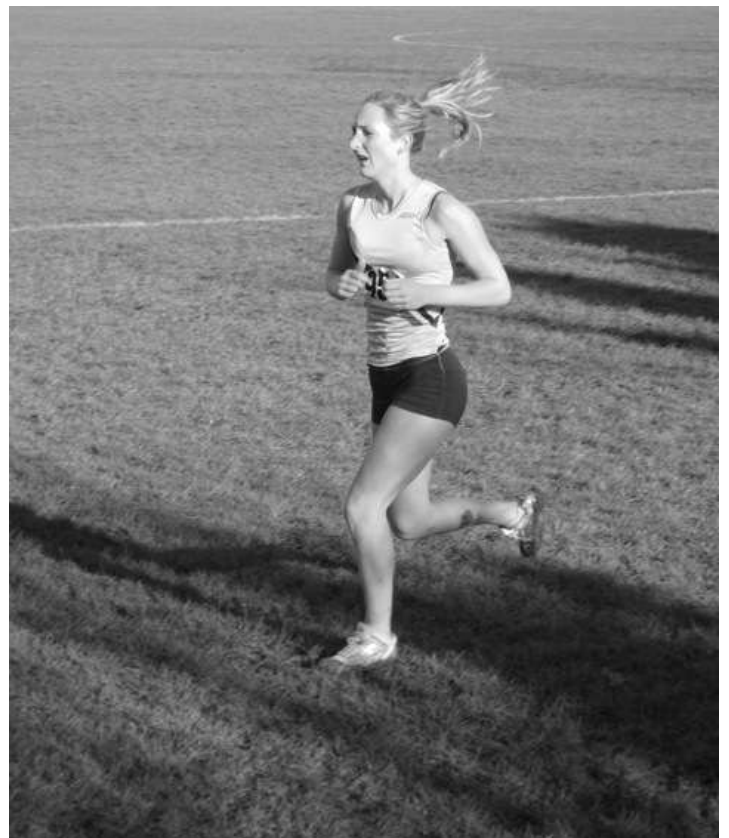

Gloucester League at Plock Court on Saturday 2<sup>nd</sup> February

Anne O'Connell

Tracy Miles

Ellen Hemsworth

Millie Barnes